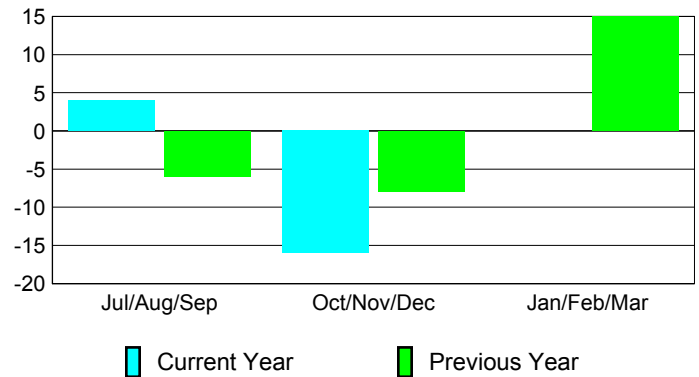

Club Results 2012-2013

Goal, New, Dropped, Gain/Loss

Comparison of Club Gain/Loss

Current Year Compared to the Previous Year

YTD Status Quo Clubs 2012-2013

Status Quo Clubs Compared to Status Quo Members

MEMBERSHIP

Membership Results
2012-2013

Membership
2011-2012

Month	Net Memb Goal	Actual New Memb	Actual Dropped Memb	Gain/Loss of Memb	Gain/Loss of Memb
Jul/Aug/Sep	0	18	-14	4	-6
Oct/Nov/Dec	0	11	-27	-16	-8
Jan/Feb/Mar	0	0	0	0	15
Totals	0	29	-41	-12	1

Membership Results 2012-2013

Goal, New, Dropped, Gain/Loss

Comparison of Membership Gain/Loss

Current Year Compared to the Previous Year

Gender Comparison 2012-2013

Jul/Aug/Sep

Oct/Nov/Dec

Jan/Feb/Mar