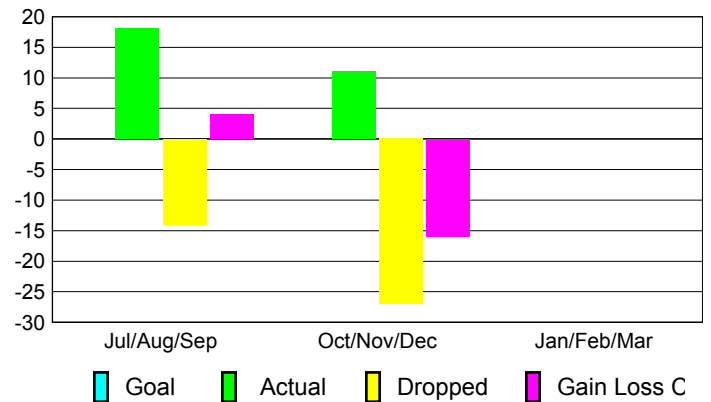

Club Results 2012-2013

Goal, New, Dropped, Gain/Loss

Comparison of Club Gain/Loss

Current Year Compared to the Previous Year

YTD Status Quo Clubs 2012-2013

Status Quo Clubs Compared to Status Quo Members

MEMBERSHIP

Membership Results
2012-2013

Membership
2011-2012

Month	Net Memb Goal	Actual New Memb	Actual Dropped Memb	Gain/Loss of Memb	Gain/Loss of Memb
Jul/Aug/Sep	0	18	-14	4	-6
Oct/Nov/Dec	0	11	-27	-16	-8
Jan/Feb/Mar	0	0	0	0	15
Totals	0	29	-41	-12	1

Membership Results 2012-2013

Goal, New, Dropped, Gain/Loss

Comparison of Membership Gain/Loss

Current Year Compared to the Previous Year

Gender Comparison 2012-2013

Jul/Aug/Sep

Oct/Nov/Dec

Jan/Feb/Mar